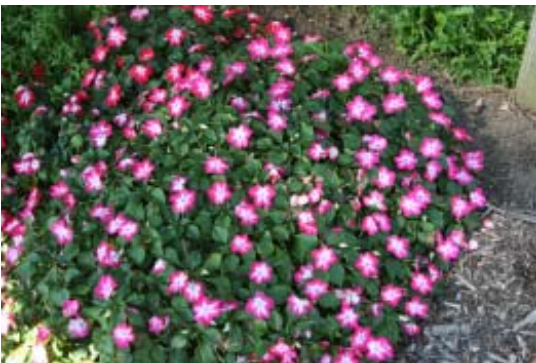

Impatiens
Super Elfin®XP
Rose Starburst

Source - PAS

GATEWAY LEARNING GARDENS

June – 3.67
July – 4.33
August – 3.33
September – 1.33
OVERALL Rating – 3.17