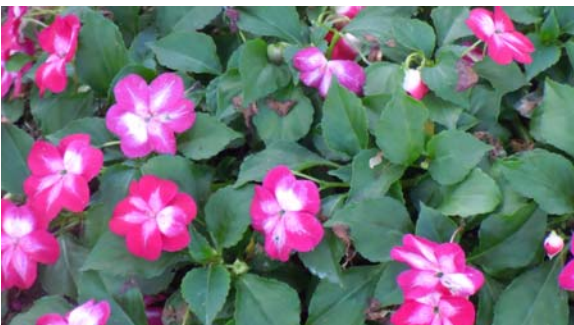

GATEWAY LEARNING GARDENS

June - 4.00
July - 4.33
August - 3.67
September - 3.67
OVERALL Rating - 3.92

**Impatiens
Divine
Orange**
PanAmerican Seed
Company
Shade ☀

GATEWAY LEARNING GARDENS

June - 3.00
July - 4.67
August - 3.67
September - 3.33
OVERALL Rating - 3.67

**Impatiens
Patchwork
Cosmic Burgundy**
Ball FloraPlant
Shade ☀

GATEWAY LEARNING GARDENS

June - 3.00
July - 4.33
August - 3.67
September - 3.00
OVERALL Rating - 3.50

**Impatiens
Patchwork
Cosmic Orange**
Ball FloraPlant
Shade ☀