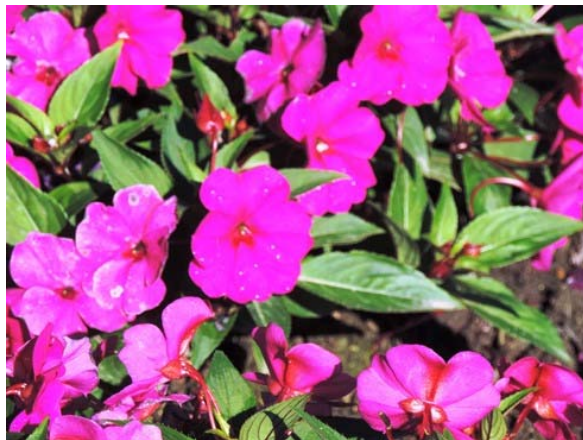

Impatiens hybrid
Bounce™
Violet

Selecta

☀ Shade

GATEWAY LEARNING GARDENS

June - 4.00

July - 4.67

August - 5.00

September - 4.67

OVERALL Rating - 4.58